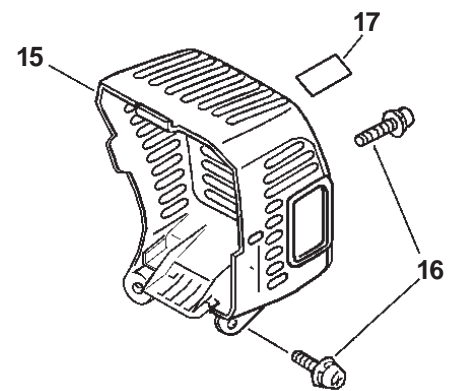

SERIAL NUMBERS: 05001001-07999999

GASKET KIT

SERIAL NUMBERS: 05001001-07999999

ITEM	PART NUMBER	QTY	DESCRIPTION	REMARKS
1	13040652130	1	KNOB, FASTENER	
2	13031357731	1	LID, AIR CLEANER	
3	89012152730	1	LABEL, CHOKE	
4	89033252730	1	LABEL, CHOKE	CANADA MODELS: 07001001-07999999
5	13031051830	1	FILTER, AIR	
6	90024205060	2	SCREW 5X60	
7	12901157730	1	PLATE PREVENT	
8	P021001430	1	CASE, AIR CLEANER	
★ 9	13001013410	1	GASKET, INTAKE	
10	90016205025	2	BOLT 5X25	
11	13001756431	1	INSULATOR	
★ 12	13001055930	1	GASKET, INTAKE	
13	-----	1	CARBURETOR**	
**SEE CARBURETOR DIAGRAMS FOR MODEL APPLICATIONS AND SERIAL NUMBERS				
★ 14	V104000061	1	SHIELD, MUFFLER	
15	A320000001	1	COVER, MUFFLER	
16	90010605012	2	BOLT 5X12	
17	89016006361	1	LABEL, CAUTION - HOT	
18	P021003970	1	GASKET KIT	

MODELS PAS-260 SERIAL NUMBERS: 05001001-05999999 & 07001001-07999999

19	14580642030	1	MUFFLER	
20	90060000005	2	WASHER	
21	90010505055	2	BOLT 5X55	
22	14586240630	1	SCREEN, MUFFLER	
★ 23	14586642031	1	GASKET, EXHAUST	
24	A313000350	1	GUIDE, EXHAUST	
25	90024204010	3	SCREW 4X10	

MODELS PAS-260, 261 SERIAL NUMBERS: 06001001-06999999

26	A300000141	1	MUFFLER	
27	V150000371	1	PLATE, EYE	
28	V347000000	4	CONICAL WASHER	
29	90010505055	2	BOLT 5X55	
30	14586240630	1	SCREEN, MUFFLER	
★ 31	V104000360	1	GASKET, EXHAUST	
32	A313000130	1	GUIDE, EXHAUST	
33	9136704010	5	SCREW 4X10	

★ Also Included In GASKET KIT